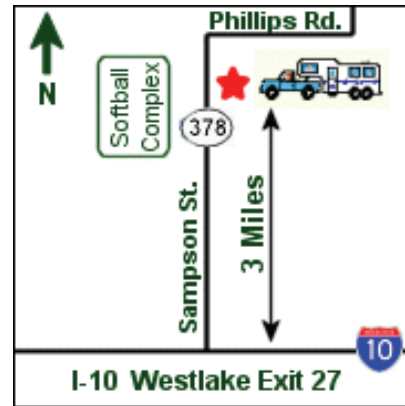

Whispering

Meadow

RV Park

*3210 Westwood Rd.
Westlake, LA 70669*

*3 Miles North of
I-10 Bridge*

1-337-433-8188

whisperingmeadowrvpark.com

RV Sites: